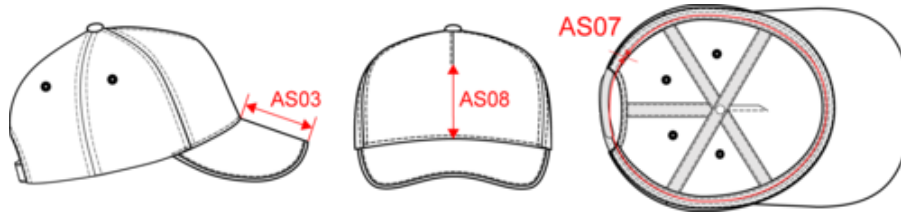

KP215

5-panel polyester cap

100% polyester. 5-panel interlock polyester cap. Contrast strip on the visor. Fabric complies with EN13758-1 standard. Adjustable tear-release fastening at the back.

Certifications

More information

Logistic

Country of origin

CN - China

Customs code

65050030

KP215

5-panel polyester cap

Dimensions (cm)

Measurements in cm	One Size
AS03 - Visor length on middle	7.50
AS07 - Total circumference	58.00
AS08 - Front middle part height for print	9.00

KP215

5-panel polyester cap

Colours information